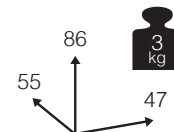

ONTARIO [silla comedor apilable alu/sling]

1.680

Medidas montado (cm)

new

Ref. CTX957WOCHKH

Aluminio: champagne
Sling: khaki