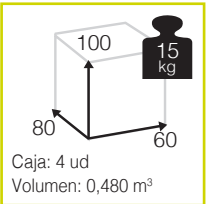

AUTO [sillón comedor apilable alu/sling/rope]

880

Medidas montado (cm)

new

Ref. CBT695CC
Aluminio: charcoal
Rope: black
Sling: black

new

Ref. CBT695WH
Aluminio: white
Rope: grey
Sling: Silverblack

AUTO [mesa comedor extensible alu/slat]