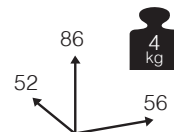

new

Ref. CBT957WHGR

Aluminio: white
Rope: grey
Sling: silverblack

ONTARIO [sillón comedor apilable alu/sling]

1.680

Medidas montado (cm)

new

Ref. CTX957CHKH