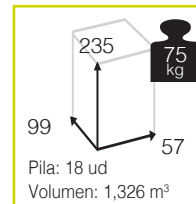

AUTO [sillón comedor apilable alu/sling/rope]

880

Medidas montado (cm)

new

Ref. CBT695CC
Aluminio: charcoal
Rope: black
Sling: black

new

Ref. CBT695WH
Aluminio: white
Rope: grey
Sling: Silverblack

AUTO [mesa comedor extensible alu/slat]