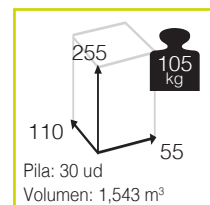

Ref. CTX958WHKH

Aluminio: white
Sling: khaki