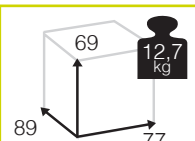

Ref. CTXS553WOCF
Sling: coffee

Ref. CTXS553WOKH
Sling: khaki

Ref. CTXS553WOSB
Sling: silverblack

Ref. CTXS553WOWH
Sling: white

Caja: 1 ud
Volumen: 0,473 m³

Sling Acrílico

Cojín asiento 72x72x10 cm

Ref. J04893