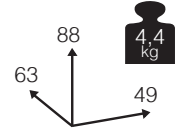

Cojín asiento 42x45x4 cm Ref. J04828

Silla con cojín Acrílico

Consultar colores y tejidos pag. 111