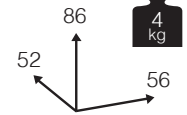

Cojín asiento 40x46x3 cm Ref. J04985

Sillón con cojínS Acrílico

Consultar colores y tejidos pag. 111