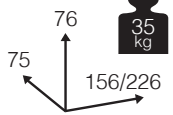

AUTO [mesa comedor extensible alu/slat]

140

Medidas montado (cm)

new

Ref. TAGA690T2ECC
Aluminio: charcoal