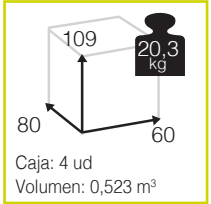

Consultar colores y tejidos pag. 111