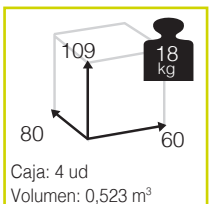

Consultar colores y tejidos pag. 111