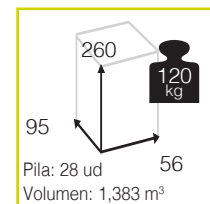

ONTARIO [sillón comedor apilable alu/sling/rope]

1.680

Medidas montado (cm)

new

Ref. CBT957WHGR

Aluminio: white
Rope: grey
Sling: silverblack

ONTARIO [sillón comedor apilable alu/sling]

1.680

Medidas montado (cm)

new

Ref. CTX957CHKH

Aluminio: champagne
Sling: khaki

new

Ref. CTX957MCCF

Aluminio: mocca
Sling: coffee

new

Ref. CTX957WHWH

Aluminio: white
Sling: white

ONTARIO [silla comedor apilable alu/sling]

1.680

Medidas montado (cm)

new

Ref. CTX957WOCHKH

Aluminio: champagne
Sling: khaki

new

Ref. CTX957WOMCCF

Aluminio: mocca
Sling: coffee

new

Ref. CTX957WOWHWH

Aluminio: white
Sling: white

PANAMA [sillón comedor apilable alu/sling]

1.380

Medidas montado (cm)

new

Ref. CTX958CCSB

Aluminio: charcoal
Sling: silverblack

Ref. CTX958CHKH

Aluminio: champagne
Sling: khaki

Ref. CTX958MCCF

Aluminio: mocca
Sling: coffee

Ref. CTX958WHKH

Aluminio: white
Sling: khaki

Ref. CTX958WHSB

Aluminio: white
Sling: silverblack

Ref. CTX958WHWH

Aluminio: white
Sling: white