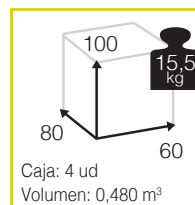

Ref. CTX958WHKH

Aluminio: white
Sling: khaki