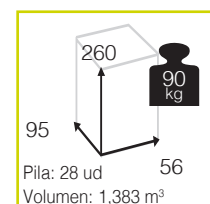

ONTARIO [sillón comedor apilable alu/sling/rope]

1.680

Medidas montado (cm)

new

Ref. CBT957WHGR

Aluminio: white
Rope: grey
Sling: silverblack

ONTARIO [sillón comedor apilable alu/sling]

1.680

Medidas montado (cm)

new

Ref. CTX957CHKH

Aluminio: champagne
Sling: khaki

new

Ref. CTX957MCCF

Aluminio: mocca
Sling: coffee

new

Ref. CTX957WHWH

Aluminio: white
Sling: white

ONTARIO [silla comedor apilable alu/sling]

1.680

Medidas montado (cm)

new

Ref. CTX957WOCHKH

Aluminio: champagne
Sling: khaki

new

Ref. CTX957WOMCCF

Aluminio: mocca
Sling: coffee

new

Ref. CTX957WOWHWH

Aluminio: white
Sling: white

PANAMA [sillón comedor apilable alu/sling]

1.380

Medidas montado (cm)

new

Ref. CTX958CCSB

Aluminio: charcoal
Sling: silverblack

Ref. CTX958CHKH

Aluminio: champagne
Sling: khaki

Ref. CTX958MCCF

Aluminio: mocca
Sling: coffee

Ref. CTX958WHKH

Aluminio: white
Sling: khaki

Ref. CTX958WHSB

Aluminio: white
Sling: silverblack

Ref. CTX958WHWH

Aluminio: white
Sling: white