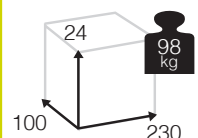

Ref. TAGG891T3EWHCP
Aluminio: white
Top: cappuccino foggy glass

Ref. TAGG891T3EWHWH
Aluminio: white
Top: white foggy glass

THEMIS [mesa rectangular extensible alu/foggy glass]

105

Medidas montado (cm)

Caja: 1 ud
Volumen: 0,552 m³