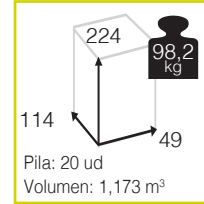

Consultar colores y tejidos pag. 111