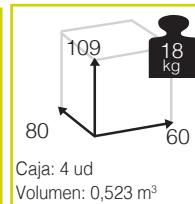

ONTARIO [sillón comedor apilable alu/sling/rope]

1.680

Medidas montado (cm)

new

Ref. CBT957WHGR

Aluminio: white
Rope: grey
Sling: silverblack

ONTARIO [sillón comedor apilable alu/sling]

1.680

Medidas montado (cm)

new

Ref. CTX957CHKH

Aluminio: champagne
Sling: khaki

new

Ref. CTX957MCCF

Aluminio: mocca
Sling: coffee

new

Ref. CTX957WHWH

Aluminio: white
Sling: white

ONTARIO [silla comedor apilable alu/sling]

1.680

Medidas montado (cm)

new

Ref. CTX957WOCHKH

Aluminio: champagne
Sling: khaki

new

Ref. CTX957WOMCCF

Aluminio: mocca
Sling: coffee

new

Ref. CTX957WOWHWH

Aluminio: white
Sling: white

PANAMA [sillón comedor apilable alu/sling]

1.380

Medidas montado (cm)

new

Ref. CTX958CCSB

Aluminio: charcoal
Sling: silverblack

Ref. CTX958CHKH

Aluminio: champagne
Sling: khaki

Ref. CTX958MCCF

Aluminio: mocca
Sling: coffee

Ref. CTX958WHKH

Aluminio: white
Sling: khaki

Ref. CTX958WHSB

Aluminio: white
Sling: silverblack

Ref. CTX958WHWH

Aluminio: white
Sling: white