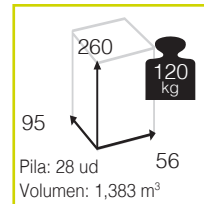

Consultar colores y tejidos pag. 111