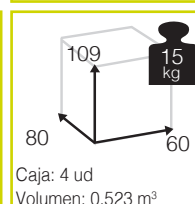

ONTARIO [sillón comedor apilable alu/sling/rope]

1.680

Medidas montado (cm)

new

Ref. CBT957WHGR

Aluminio: white
Rope: grey
Sling: silverblack

ONTARIO [sillón comedor apilable alu/sling]

1.680

Medidas montado (cm)

new

Ref. CTX957CHKH

Aluminio: champagne
Sling: khaki

new

Ref. CTX957MCCF

Aluminio: mocca
Sling: coffee

new

Ref. CTX957WHWH

Aluminio: white
Sling: white

ONTARIO [silla comedor apilable alu/sling]

1.680

Medidas montado (cm)

new

Ref. CTX957WOCHKH

Aluminio: champagne
Sling: khaki

new

Ref. CTX957WOMCCF

Aluminio: mocca
Sling: coffee

new

Ref. CTX957WOWHWH

Aluminio: white
Sling: white

PANAMA [sillón comedor apilable alu/sling]

1.380

Medidas montado (cm)

new

Ref. CTX958CCSB

Aluminio: charcoal
Sling: silverblack

Ref. CTX958CHKH

Aluminio: champagne
Sling: khaki

Ref. CTX958MCCF

Aluminio: mocca
Sling: coffee

Ref. CTX958WHKH

Aluminio: white
Sling: khaki

Ref. CTX958WHSB

Aluminio: white
Sling: silverblack

Ref. CTX958WHWH

Aluminio: white
Sling: white