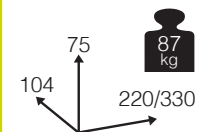

Ref. TAGG891T3EWHCP
Aluminio: white
Top: cappuccino foggy glass

Ref. TAGG891T3EWHWH
Aluminio: white
Top: white foggy glass

THEMIS [mesa rectangular extensible alu/foggy glass]

105

Medidas montado (cm)

Caja: 1 ud
Volumen: 0,552 m³