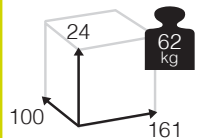

THEMIS [mesa rectangular extensible alu/foggy glass]

144

Medidas montado (cm)

Caja: 1 ud
Volumen: 0,386 m³

new