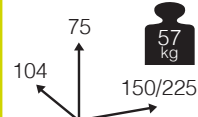

Medidas montado (cm)

Caja: 1 ud
Volumen: 0,386 m³

new

Ref. TAGG891T3ECCGR
Aluminio: charcoal
Top: grey foggy glass

Ref. TAGG891T3ECHCP
Aluminio: champagne
Top: cappuccino foggy glass

Ref. TAGG891T3EMCCP
Aluminio: mocca
Top: cappuccino foggy glass