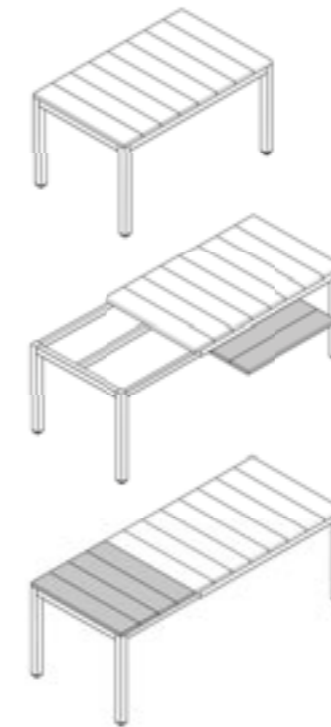

ARIA TAVOLINO 100
ARIA

ARIA TAVOLINO 100
ARIA

**STEP
BORA**

STEP
BORA

**ATLANTICO
POP**

POP
ATLANTICO

ATLANTICO

RIO

rio 140 extensible
6/8 🧑 140/210x85x76 cm

rio 210 extensible
8/10 🧑 210/280x100x76 cm

ALLORO

alloro 140 extensibile
6/8 🧑 140/210x100x73 cm

alloro 210 extensibile
8/10 🧑 210/280x100x73 cm

NET BENCH **new**