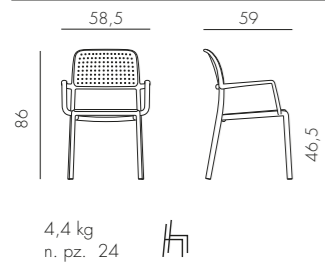

BORA

polipropilene fiberglass