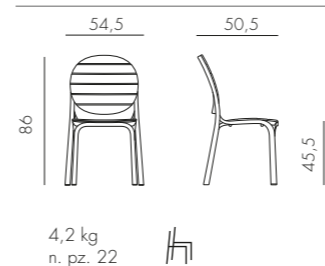

ERICA

polipropilene