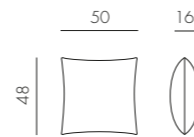

CUSCINO PASSPARTOUT **new**

tessuto acrilico

0,7 kg
n. pz. 4