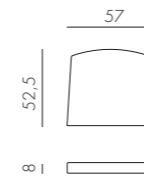

CUSCINO NET RELAX

tessuto acrilico

0,8 kg
n. pz. 4