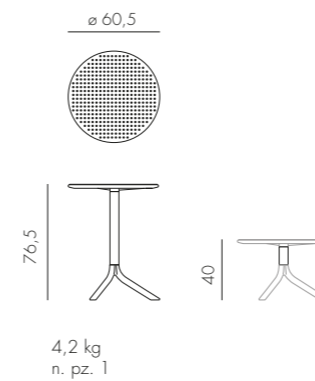

STEP

polipropilene fiberglass