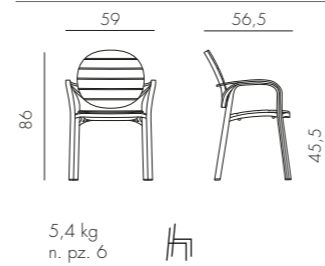

PALMA

polipropilene